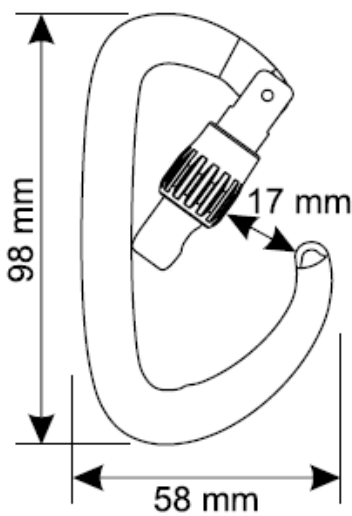

Ref.2929 **ORBIT LOCK**

Extremely lightweight and compact aluminum alloy carabiner that is perfect for minimizing the connection length. Patented SphereLock closure prevents snagging during use and increases safety. Screw gate locking system with closure indicator.

ROPE ACCESS TREE CLIMBING TEAM RESCUE

292901 Orange

292902 Gun Metal

Screw gate locking system with closure indicator

Patented SphereLock closure prevents snagging during use and increase safety

Ref.	Product name Nombre del producto	Weight Peso									CE		EAC
		g	oz								kN	kN	
2929	ORBIT LOCK	45	1.6	24	8	8	17	98	58	B	B	•	